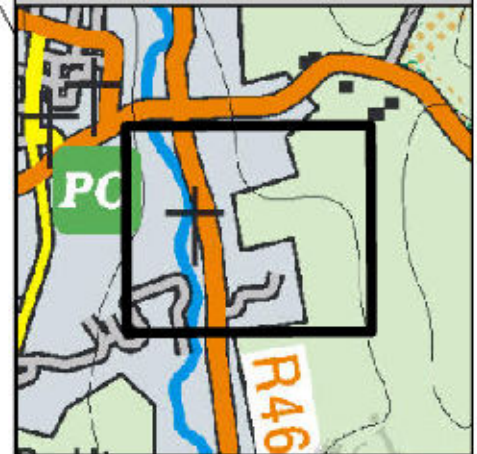

Map Legend

-  Vacant Site
-  Residential

Area of interest

COMHAIRLE CONTAE AN CHLÁIR  
CLARE COUNTY COUNCIL

PLANNING DEPARTMENT, ECONOMIC DEVELOPMENT DIRECTORATE  
Anas Contae an Chláir, New Road, Ennis, Co. Clare V95 DXP2  
T: 065 6846286 E: [planning@clarecoco.ie](mailto:planning@clarecoco.ie) W: [clarecoco.ie](http://clarecoco.ie)