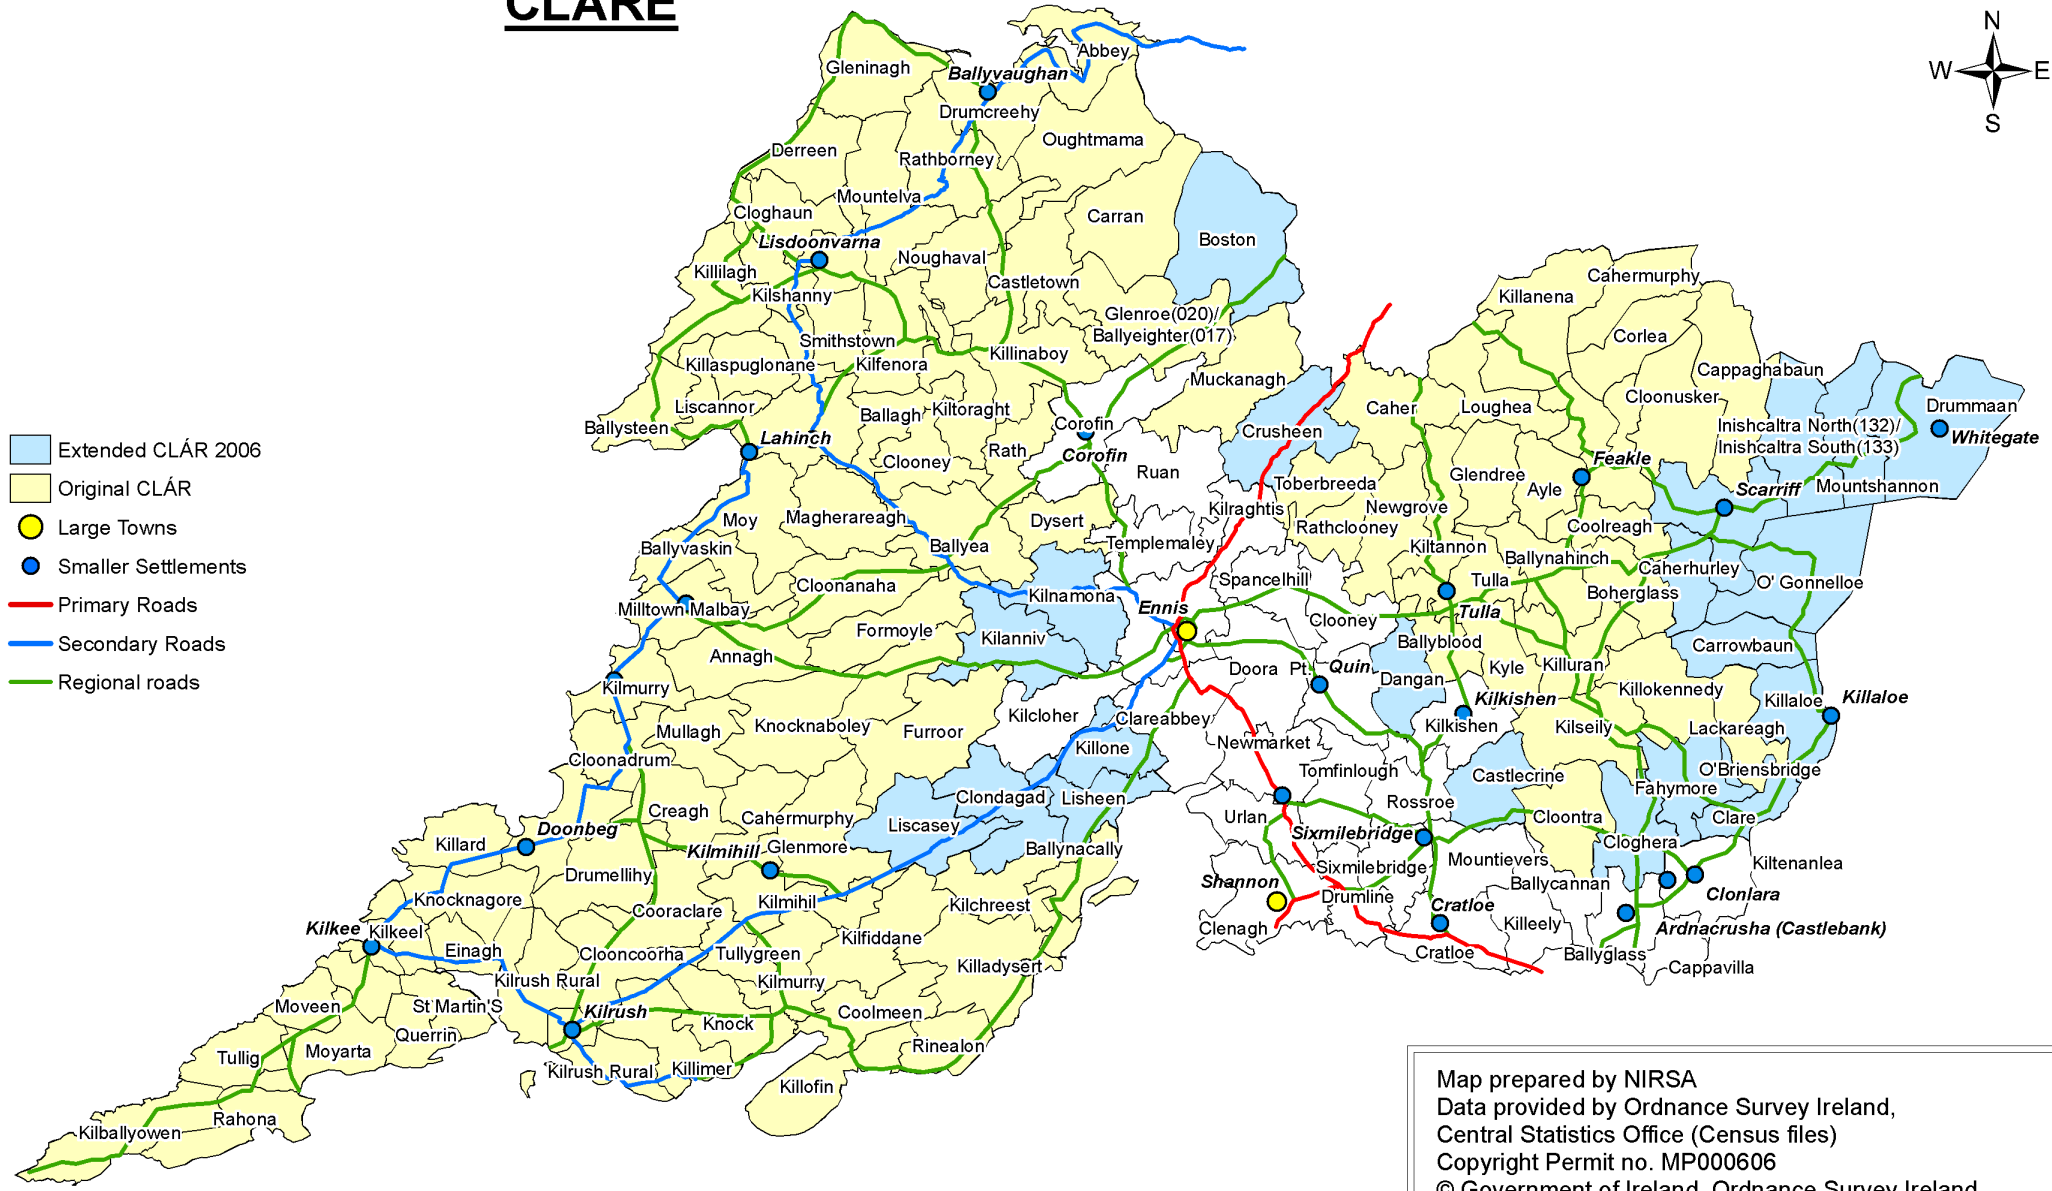

CLARE

- Extended CLAR 2006
- Original CLAR
- Large Towns
- Smaller Settlements
- Primary Roads
- Secondary Roads
- Regional roads

Map prepared by NIRSA
 Data provided by Ordnance Survey Ireland,
 Central Statistics Office (Census files)
 Copyright Permit no. MP000606
 © Government of Ireland, Ordnance Survey Ireland
 Department of Community, Rural and Gaeltacht Affairs